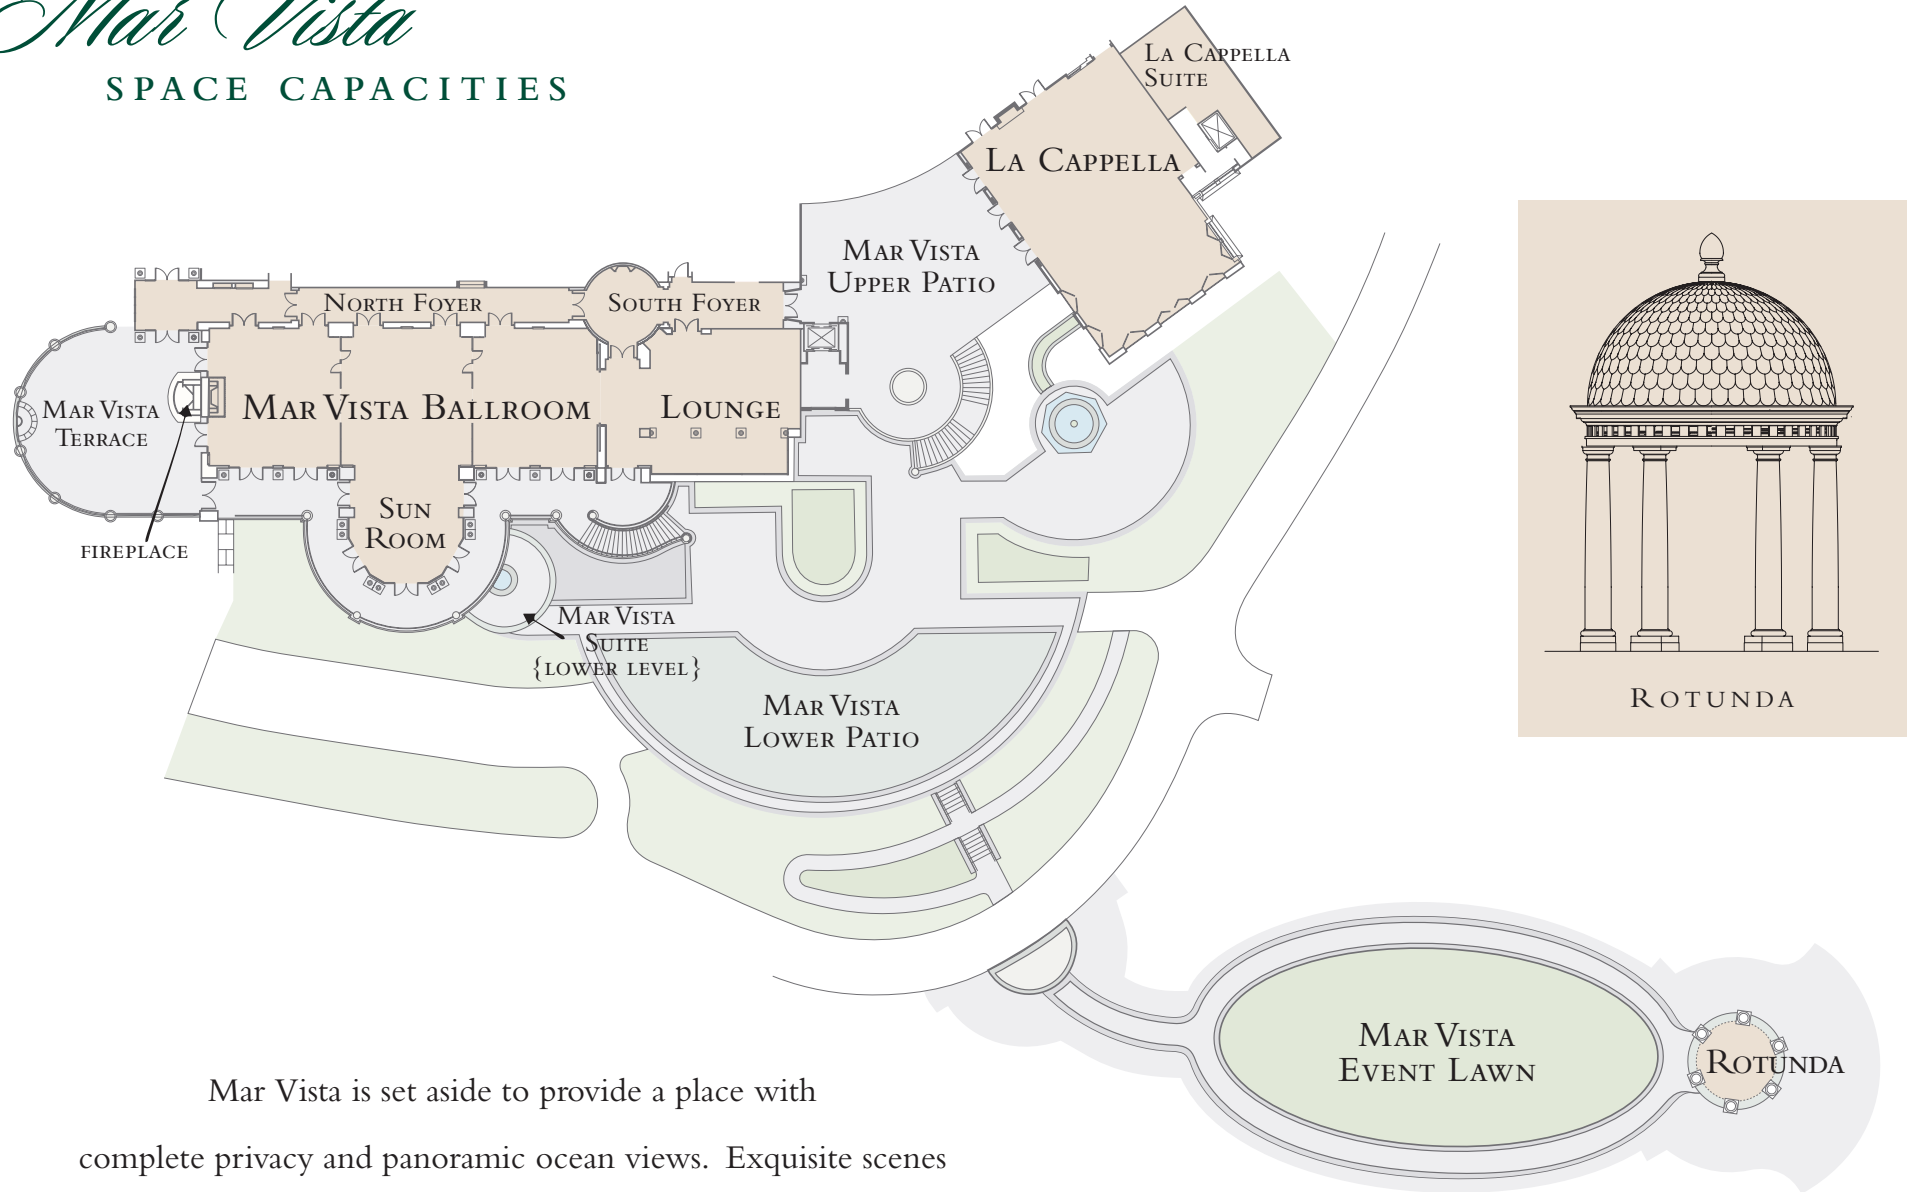

# Mar Vista

## SPACE CAPACITIES

Mar Vista is set aside to provide a place with complete privacy and panoramic ocean views. Exquisite scenes of rolling green grass, mature trees and the Pacific Ocean beyond stretch out to 180-degree vistas.

MAR VISTA	Length x Width	Ceiling Height	Square Feet	Reception	Theater	Classroom (3 per 6' table)	Rounds	U- Shape	Hollow Square	Conference
<b>MEETING &amp; FUNCTION ROOMS</b>										
Mar Vista Lounge	35' x 35'	14' - 15' 6"	1,225	100	100	45	80	30	36	30
Mar Vista A	34' x 34'	15' - 16'	1,156	100	84	72	90	33	42	28
Mar Vista B	34' x 34'	15' - 16'	1,156	300	180	126	140	57	66	52
Mar Vista C	34' x 34'	15' - 16'	1,156	100	72	72	80	33	42	28
Sun Room <i>(Part of MV B)</i>	28' x 26'	25' - 29'	728	.	.	.	50	.	.	.
Mar Vista <i>(Total A, B, C)</i>	34' x 137'	15' - 16'	4,196	600	500	249	320	87	102	88
La Cappella	64' x 43'	17' - 21'	2,752	250	200	147	140	60	66	46
La Cappella Suite	12' x 26'	8' 6"	312	14	.	.	10	.	.	10
Mar Vista Suite	20' x 20'	8' 6"	400	16	.	.	12	.	.	10
<b>OUTDOOR TERRACES &amp; LAWNS</b>										
Mar Vista Terrace	.	.	1,400	140	130	.	80	.	.	.
Mar Vista Lower Patio	.	.	5,000	500	425	.	300	.	.	.
Mar Vista Upper Patio	.	.	1,500	140	200	.	70	.	.	.
Mar Vista Event Lawn & Rotunda	.	.	5,200	500	520	.	350	.	.	.